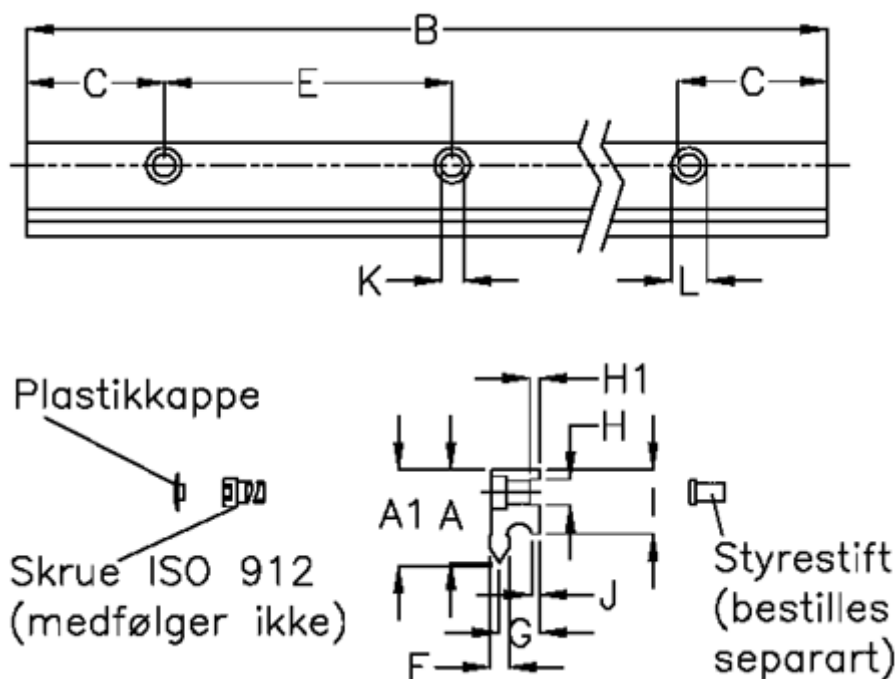

Article number: 0571252536

Description: Hepco GV3 slide NV E L536 P3
with counterbored holes

Measures

A	= 16	G	= 8.2	Weight kg/1000 = 1.00
A1	= 16.72	H	= 4	
B	= 536	H1	= 1.5	
C	= 43.0	I	= 12.40	
E	= 90	J	= 1.75	
F	= 4.42	K	= 4.5	
For bearing	= J18	L	= 8 x 4.1	
For guide pin	= SDP4	Precision type	= P3	